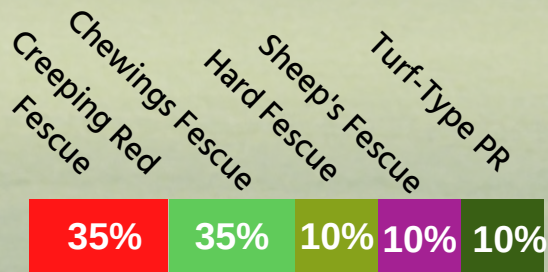

20%

20%

20%

10%

Suggested Seeding Rate:

- 275 kg / Hectare
- 2.75 Kg/ 100m Sq

Shademaster

Poa Trivialis
Chewings Fescue
Kentucky Bluegrass
Turf Type PR
Annual Ryegrass
Creeping Red Fescue

45%

18%

15%

10%

10%

2%

Suggested Seeding Rate:

- 245 kg / Hectare
- 2.45 Kg/ 100m Sq

Bulk Lawn Seed

Low Maintenance Ecograss

Suggested Seeding Rate:

- 220 kg /Hectare
- 2.2 Kg/100m Sq

Enviroturf

Suggested Seeding Rate:

- 360 kg/ Hectare
- 3.6 Kg/ 100m Sq

Quality Bulk Lawn Seed Bins