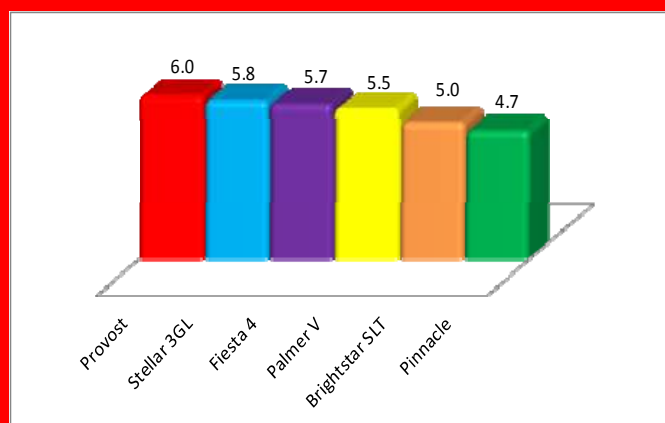

Seeding Rates:

Permanent Turf:
7-8lbs./1,000 square feet

Overseeding Permanent Turf :
3-4lbs./1,000 square feet

Overseeding Warm Season Turf:
10-20lbs./1,000 square feet

Provost (PPG PR-143) is a great all purpose perennial ryegrass with dark green color, good density, excellent disease resistance and good wear tolerance. **Provost** earned high turf quality ratings in NTEP's transition region trial.

Provost has shown great wear tolerance in NTEP's traffic stress trial making it a great choice for areas with high use and heavy traffic.

Provost has good disease resistance to Crown Rust, Red Thread, Brown Patch and Gray Leaf Spot.

Provost is suited for sod production, golf courses, lawns, parks, and commercial properties. **Provost** also does well in drought conditions.