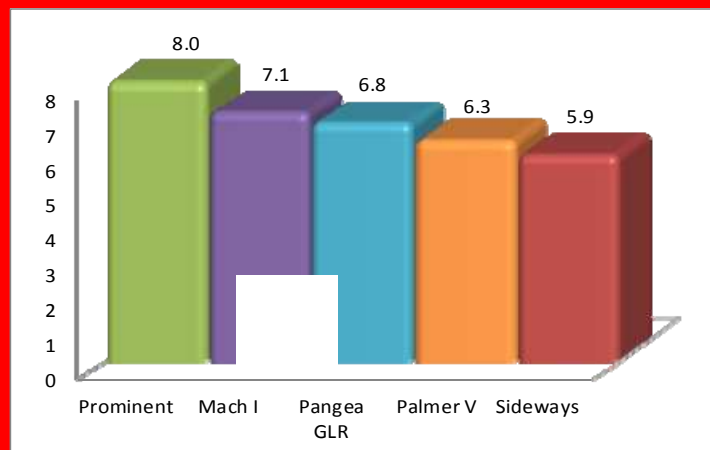

### Benefits:

- ✓ One of the Darkest Varieties in NTEP
- ✓ Fine Leaf Texture
- ✓ Early Spring Greenup
- ✓ Excellent Wear Tolerance
- ✓ Great Turf Density
- ✓ Handles Close Mowing
- ✓ Great for Overseeding Warm Season Grasses

### Seeding Rates:

**Permanent Turf:**  
7-8 lbs./1,000 square feet

**Overseeding:**  
3-4 lbs./1,000 square feet

**Overseeding Warm Season Turf:**  
10-20 lbs./1,000 square feet

**Prominent** is one of the latest improved varieties to be released by Columbia Seeds®. **Prominent** has shown excellent wear tolerance, one of the darkest varieties in the NTEP trials, early spring green up, quick establishment and good density during the growing season.

**Prominent** has good resistance to pythium blight. Its aggressive tillering and fine leaf texture provides a dense, dark quality turf.

**Prominent** blends well with other perennial ryegrass, fine fescue, kentucky bluegrass and tall fescue. When looking for the latest technology in perennial ryegrass consider **Prominent** for your needs.

**2010 NTEP Perennial Ryegrass Test-2011 Data. Genetic Color Ratings. Top variety A-35 (8.3) and bottom variety Linn (3.3). LSD 0.3. Mean Quality Ratings 1-9=Dark green. See full report and more data available at [www.ntep.org](http://www.ntep.org)**