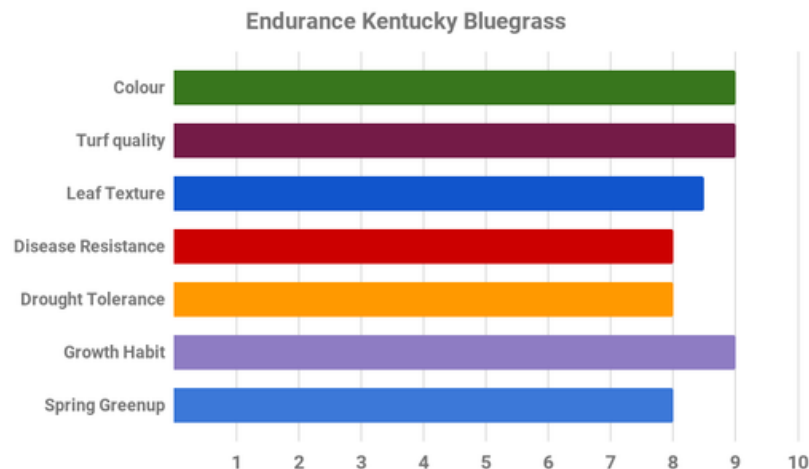

Performance

@qualityseeds

905-856-7333
support@qualityseeds.ca
www.qualityseeds.ca