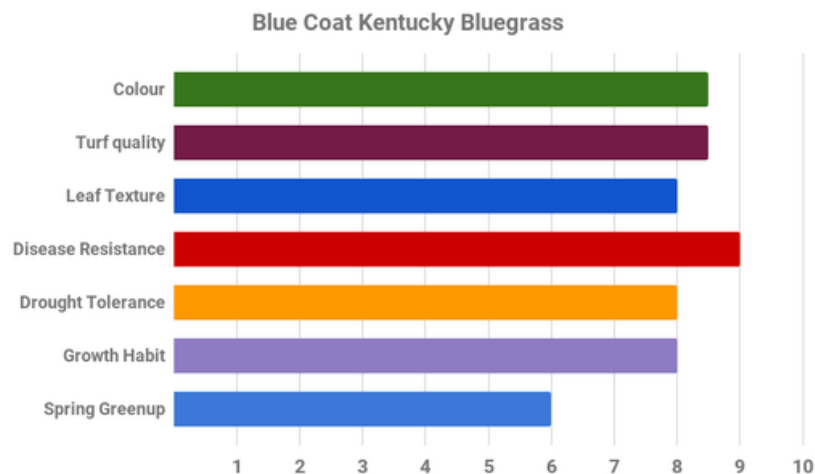

Performance

@qualityseeds

905-856-7333
support@qualityseeds.ca
www.qualityseeds.ca