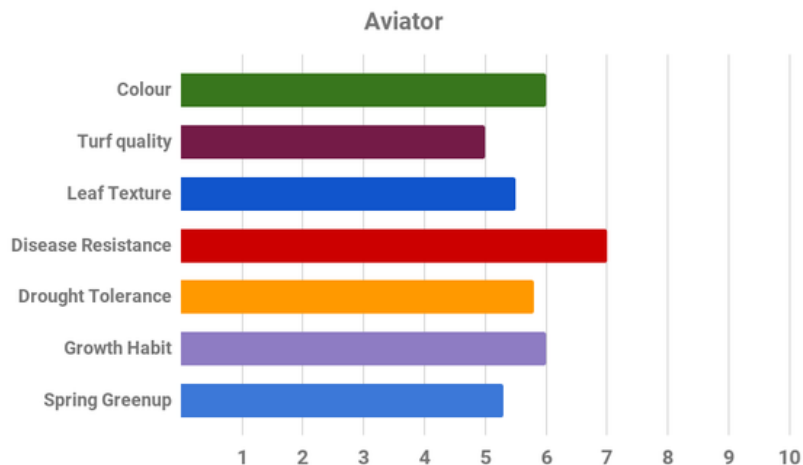

Performance

@qualityseeds

905-856-7333
support@qualityseeds.ca
www.qualityseeds.ca