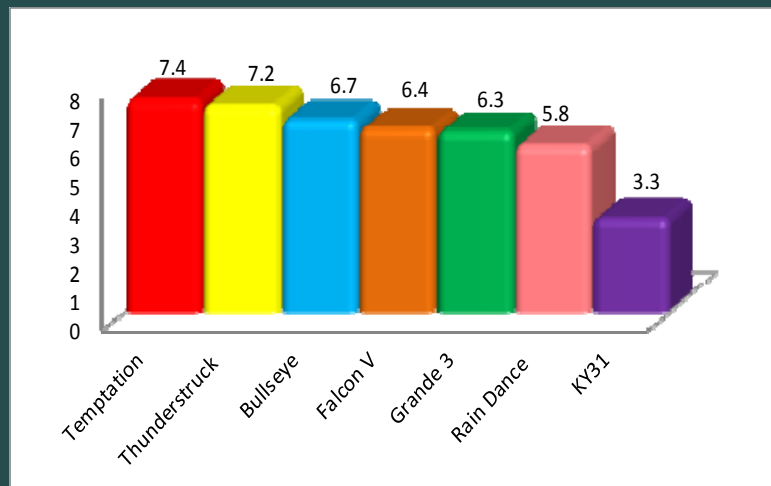

NTEP 2013 TALL FESCUE DATA GENETIC COLOR RATINGS OF TALL FESCUE TOP VARIETY TEMPTATION (7.4) BOTTOM VARIETY KY31 (3.3) 9, 9=DARK GREEN. SEE FULL REPORT AND MORE DATA AVAILABLE AT WWW.NTEP.ORG