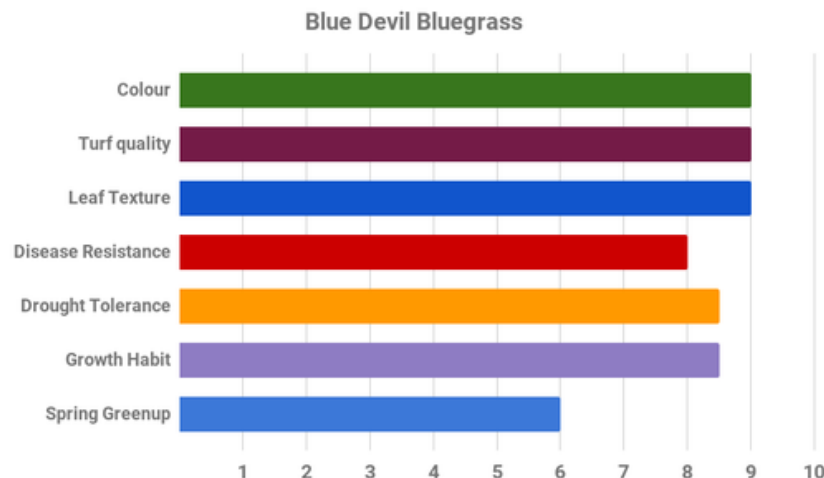

Performance

@qualityseeds

905-856-7333
support@qualityseeds.ca
www.qualityseeds.ca